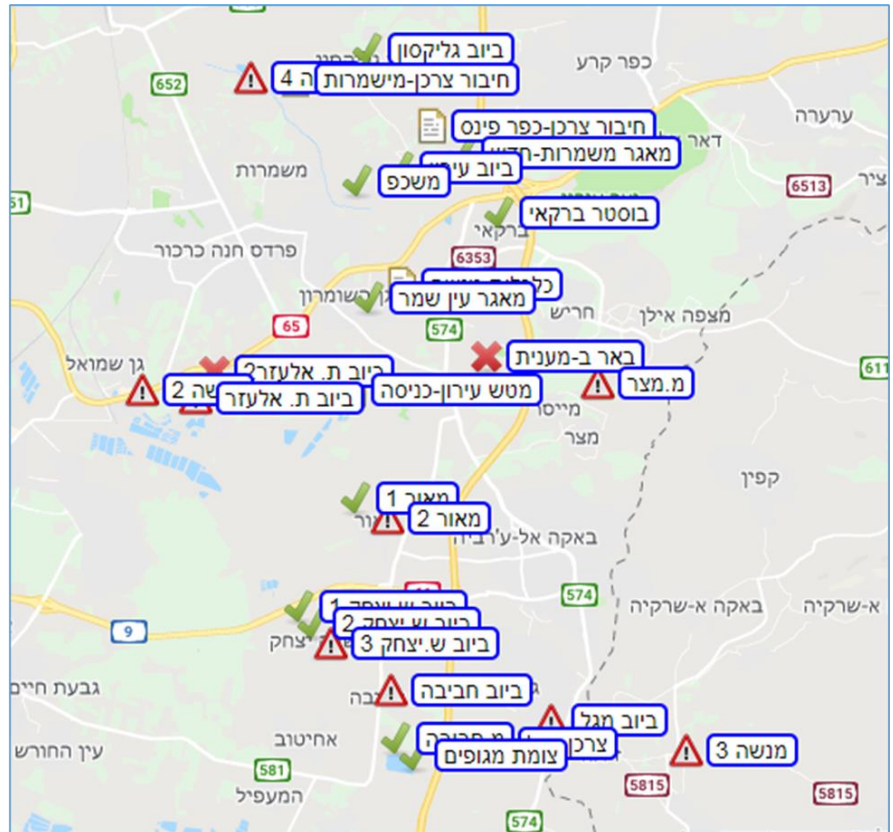

As a real time system RealiteQ can present the status of each of the sites or devices controlled by RealiteQ as well as to send notifications and alerts when needed.

- OK
- Fault
- No communication

The installation is fast and simple and almost no maintenance is required. RealiteQ can be use Electrical power, solar power and also batteries.

Any authorized person can use RealiteQ from any device connected to the internet (PC, laptop, tablet, smart phone...) with no need to install any software or application.

Summary

RealiteQ Smart Rural areas concept is an adjustment of the Smart city concept to the needs and special condition of rural communities which build on their existing strengths and assets as well as on developing new opportunities.