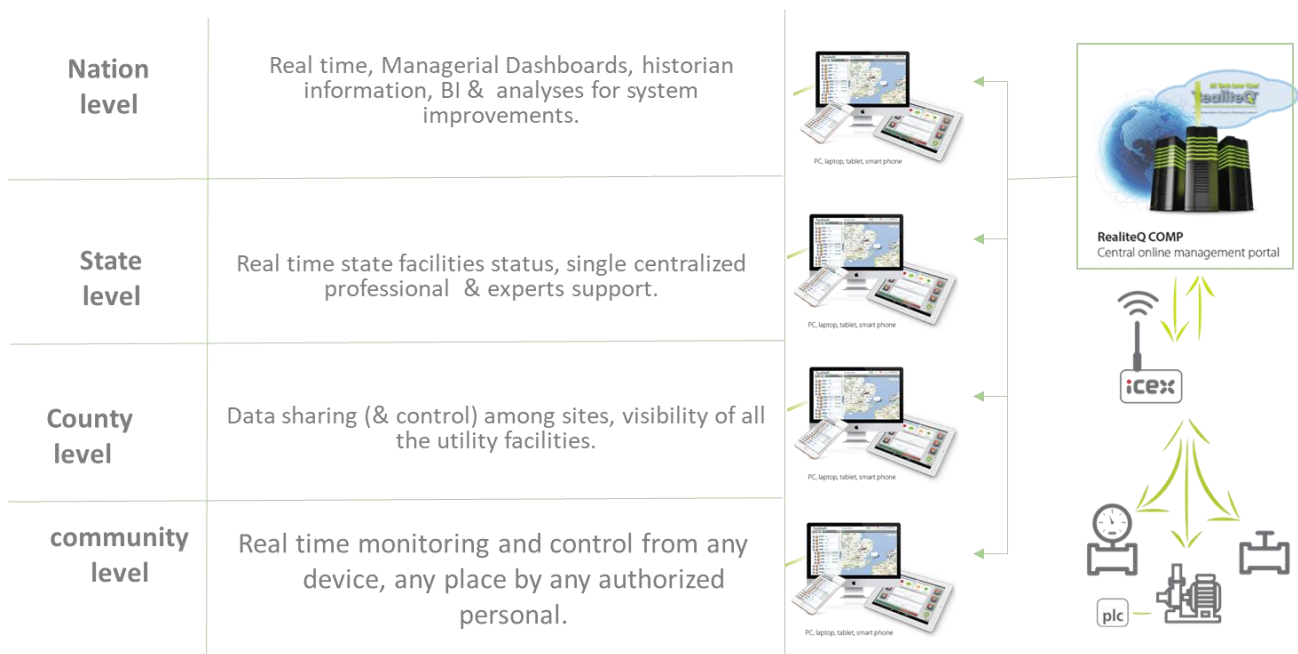

RealiteQ can in the same time be used by the locals in the rural areas, but the information can be used the authorities of the county, state, federal and any relevant organization.